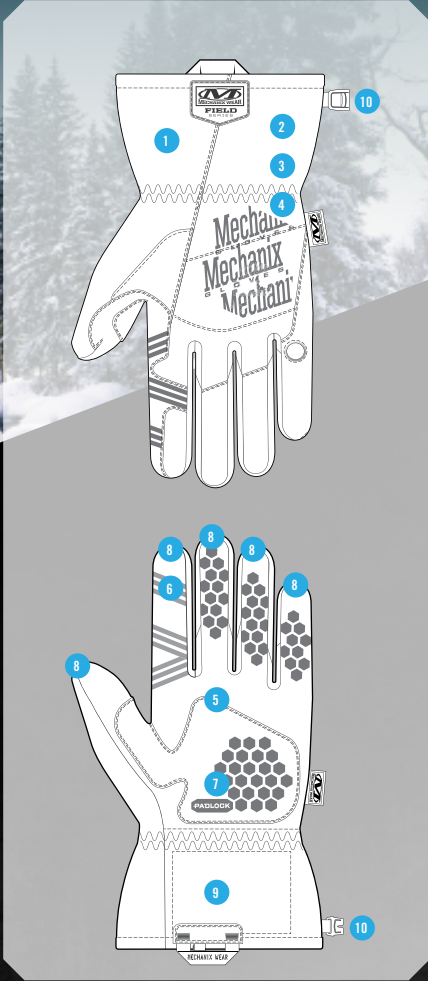

REALTREE EDGE™ SUB20

COLD WEATHER HAND PROTECTION

Mechanix Wear SUB20™ gloves are made with 100g 3M Thinsulate™ insulation. We incorporated a waterproof Hypora™ membrane, touchscreen technology, and our multi-layer

FEATURES

- 1 Full extension gauntlet cuff design is slim enough to fit under a jacket
- 2 Realtree Edge™ camouflage pattern allows you to blend in with the terrain
- 3 100g 3M Thinsulate™ provides warmth in the most extreme conditions
- 4 Hypora waterproof membrane creates increased insulation while providing a durable and flexible barrier of protection
- 5 Multilayer rubberized palm construction provides waterproofing at the point of contact
- 6 Embossed trigger finger design reduces bunching to increase dexterity where it matters
- 7 Padlock™ no-slip silicon print improves your grip performance in the field
- 8 Durable synthetic leather infused with touchscreen technology to control your devices
- 9 Reinforced heel patch provides extra wear life for the heel
- 10 Reinforced heel patch provides extra wear life for the heel

SIZE
COLOR

REALTREE EDGE™ SUB20